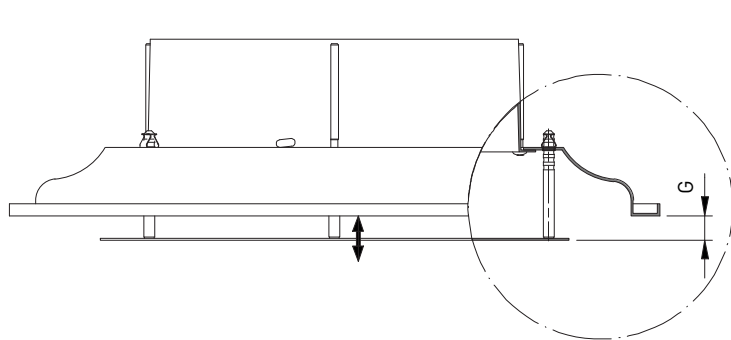

LUCHTRICHTING, POSITIE FRONTPLAAT

LUCHTRICHTING, POSITIE FRONTPLAAT	
Pos.	G [mm]
1	15
2	10
3	5
4	0
5	-5