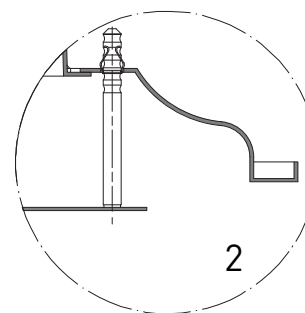

**ROND ARCHITECTURAAL PLAFONDROOSTER MET INSTELBARE KERN**

C	C	6	0	0	-	F	0	2	5	0
---	---	---	---	---	---	---	---	---	---	---

Nominale diameter N (mm):  
100, 125, 160, 200, 250, 315

F: Geschilderd

-: Standaard

C	S	0	0	1	0	2	5	0
---	---	---	---	---	---	---	---	---

Nominale diameter N (mm):  
100, 125, 160, 200, 250, 315

CC600-F

CC600PF

AFMETINGEN

ØN	ØA	ØB	C	E	F	G	I
100	230	207	8	53	69	17	78
125	265	242	8	53	69	17	78
160	310	287	8	73	109	17	118
200	365	338	8	73	109	17	118
250	430	397	8	73	109	17	118
315	515	476	8	73	109	17	118

Alle afmetingen in mm

LUCHTRICHTING, POSITIE FRONTPLAAT

LUCHTRICHTING, POSITIE FRONTPLAAT	
Pos.	G [mm]
1	15
2	10
3	5
4	0
5	-5

CC600 + CS001