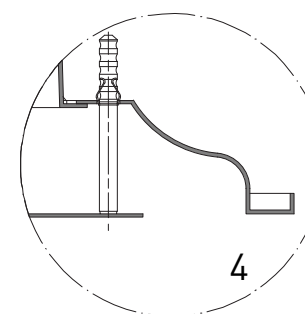

**ROND ARCHITECTURAAL PLAFONDROOSTER MET INSTELBARE KERN**

C	C	6	0	0	-	F	0	2	5	0
---	---	---	---	---	---	---	---	---	---	---

Nominale diameter N (mm):  
100, 125, 160, 200, 250, 315

F: Geschilderd

-: Standaard

C	S	0	0	1	0	2	5	0
---	---	---	---	---	---	---	---	---

Nominale diameter N (mm):  
100, 125, 160, 200, 250, 315

CC600-F

CC600PF

AFMETINGEN

ØN	ØA	ØB	C	E	F	G	I
100	230	207	8	53	69	17	78
125	265	242	8	53	69	17	78
160	310	287	8	73	109	17	118
200	365	338	8	73	109	17	118
250	430	397	8	73	109	17	118
315	515	476	8	73	109	17	118

Alle afmetingen in mm

LUCHTRICHTING, POSITIE FRONTPLAAT

LUCHTRICHTING, POSITIE FRONTPLAAT	
Pos.	G [mm]
1	15
2	10
3	5
4	0
5	-5

CC600 + CS001